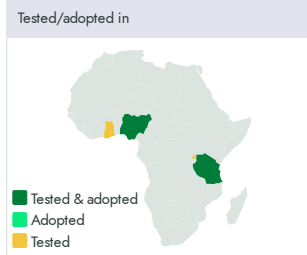

Target groups
Farmers

AKILIMO

<https://e-catalogs.taatafrica.org/gov/technologies/akilimo-digital-decision-support-tool>
Last updated on 30 August 2024, printed on 2 October 2024

Enquiries e-catalogs@taatafrica