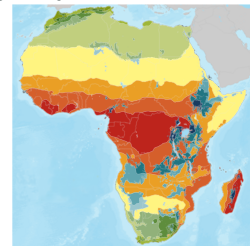

- ### Solution
- Site-specific fertilizer recommendations
  - Optimal planting times

Commodities  
Rice

Sustainable Development Goals

Categories  
Production, Digital applications, Advisory and information service, Yield improvement

Where it can be used  
This technology can be used in the colored agro-ecological zones.

Target groups  
Development institutions, Farmers, Governments