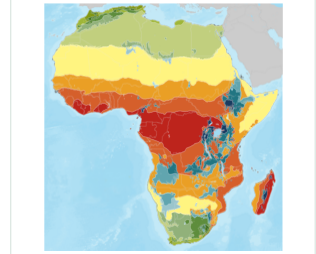

Target groups

This technology is **pre-validated**. 8-7 Scaling readiness: idea maturity: 8/9; level of use: 7/9

IP
Unknown

Problem

- **Knowledge Gap:** Limited access to crucial farming information.
- **Market Limitations:** Difficulties in accessing agricultural markets.
- **Climate Impact:** Adverse effects of climate change on farming.

Solution

- **Empowerment:** Provides knowledge and financial advice to farmers.
- **Efficiency:** Enhances market access and resource use.
- **Resilience:** Helps farmers adapt to climate change.

Key points to design your business plan

To integrate the GeoAgro app into your farming system effectively:

1. **Download and Install:** Use a compatible smartphone or tablet. Get the app from the Google Play Store or GeoAgro's web app for digital tools.
2. **Initial Setup:** Create an account and input farm data like field sizes, crop types, soil conditions. Seek help from local agricultural officers or GeoAgro reps if needed.
3. **Gathering Farm Data:** Assess your farm for soil type, moisture, crop health, and weather using kits and stations. Complete before app entry and update periodically.
4. **Local Partnerships:** Connect with local ag institutions and GeoAgro reps from EIA. Partner with universities for training and resources.
5. **Training and Learning:** Attend local sessions or webinars for app navigation and data interpretation. Use app tutorials for better understanding.

Integrating these steps enhances farm management and productivity with the GeoAgro app.

Gender assessment 4

Climate impact 1