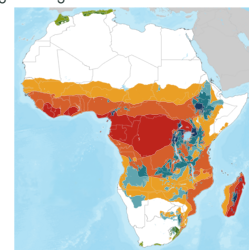

Production, Equipment, Land preparation, Weed control

Tested/adopted in

Where it can be used

This technology can be used in the colored agro-ecological zones.

Target groups

Farmers

✓ This technology is **TAAT1 validated**.